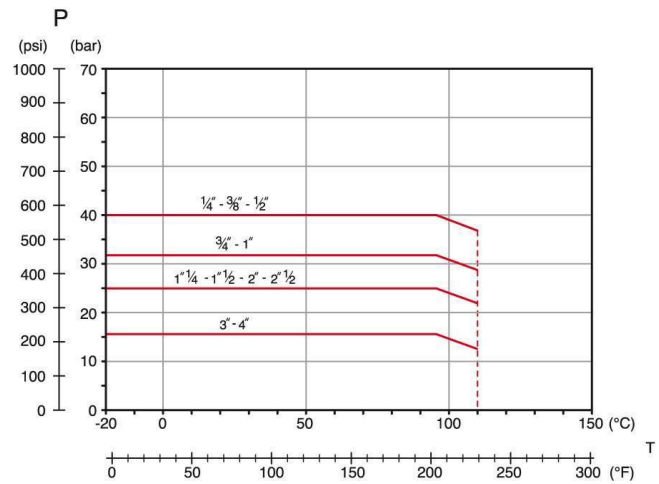

Connections	ISO 228/1, ANSI B1.20.1 (NPT)
Limit	-20°C (without liquid) +110°C
Notes	The max.working pressure (PN) means at a room temperature of about 23°C.

Rubinetterie Italiane Velatta SpA
since 1950

» YOU need the BEST

» Pressure Loss Chart

» Temperature/Pressure

» Kv & Cv Coefficients

Size	Kv	Cv
1/4"	3,6	4,2
3/8"	6,6	76,0
1/2"	16,5	19,1
3/4"	25,0	29,0
1"	46,0	53,0
1 1/4"	87,0	101,0
1 1/2"	140,0	162,0
2"	275,0	318,0
2 1/2"	500,0	578,0
3"	850,0	983,0
4"	1350,0	1562,0