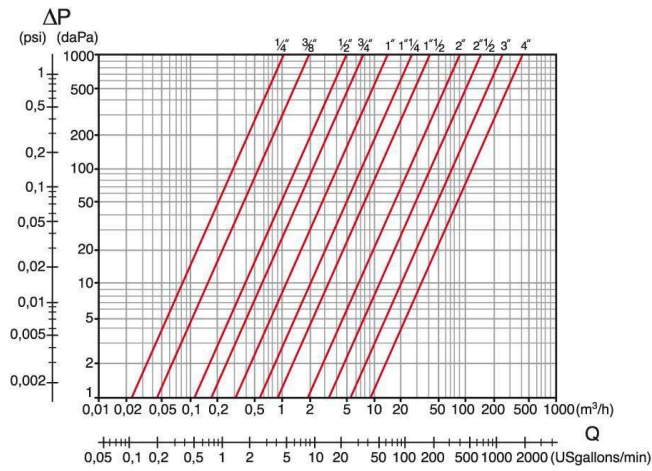

Connections	ISO 228/1, ANSI B1.20.1 (NPT)
Limit	-20°C (without liquid) +110°C
Notes	The max.working pressure (PN) means at a room temperature of about 23°C.

Rubinetterie Italiane Velatta SpA
since 1950

» YOU need the BEST

» Pressure Loss Chart

» Temperature/Pressure

» Kv & Cv Coefficients

Size	Kv	Cv
1/4"	3,6	4,2
3/8"	6,6	76,0
1/2"	16,5	19,1
3/4"	25,0	29,0
1"	46,0	53,0
1 1/4"	87,0	101,0
1 1/2"	140,0	162,0
2"	275,0	318,0
2 1/2"	500,0	578,0
3"	850,0	983,0
4"	1350,0	1562,0