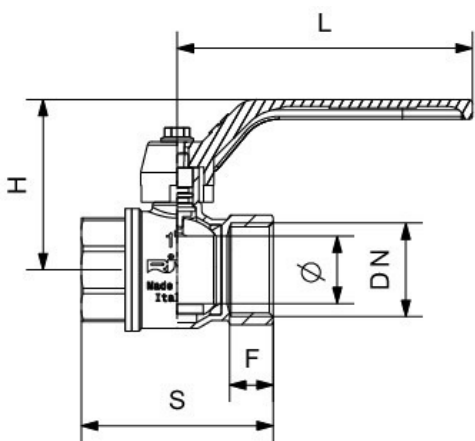

Series

RIV 4170

Ball valve F/F
full bore
aluminium lever handle

» Tech drawings and tables

DN	Code	Ø	H	S	L	F	PN	KG	P/box
1/4"	024170000002	8	46	38	80	10	40	0,093	50
3/8"	024170000003	10	48	42	80	11	40	0,112	50
1/2"	024170000004	14,5	50	48	80	13	40	0,142	30
3/4"	024170000005	19	57	57	90	14	32	0,244	10
1"	024170000007	24	60	69	90	16,5	32	0,362	10
1"1/4	024170000008	30,5	73	79	120	18	25	0,572	8
1"1/2	024170000009	37	86	89	135	19	25	0,831	6
2"	024170000011	47	98	109	160	22,5	25	1,364	4
2"1/2	024170000013	60	110	126	160	23	25	2,040	1
3"	024170000014	75	148	147	265	25	16	3,428	1
4"	024170000016	94	163	177	265	29	16	5,856	1

» Approvals

» Technical data

Art. 4170

Materials				
1	Body	Brass	CW617N	Nickel-plated
2	Body end	Brass	CW617N	Nickel-plated
3	Ball	Brass	CW617N	Chrome-plated
4	Seats	P.T.F.E.		
5	O-Ring	NBR		
6	Stem	Brass	CW614N	
7	Lever	Aluminium		
8	Screw	Steel		Zinc-plated

Connections	ISO 228/1, ANSI B1.20.1 (NPT)
Limit	-20°C (without liquid) +110°C
Notes	The max.working pressure (PN) means at a room temperature of about 23°C.

Rubinetterie Italiane Velatta SpA
since 1950