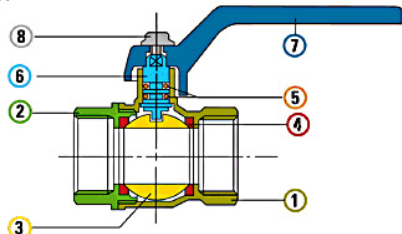

» Technical data

Art. 4170

Materials				
1	Body	Brass	CW617N	Nickel-plated
2	Body end	Brass	CW617N	Nickel-plated
3	Ball	Brass	CW617N	Chrome-plated
4	Seats	P.T.F.E.		
5	O-Ring	NBR		
6	Stem	Brass	CW614N	
7	Lever	Aluminium		
8	Screw	Steel		Zinc-plated

Connections	ISO 228/1, ANSI B1.20.1 (NPT)
Limit	-20°C (without liquid) +110°C
Notes	The max.working pressure (PN) means at a room temperature of about 23°C.