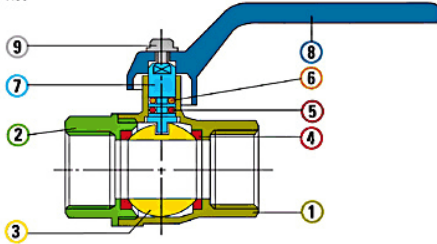

» Technical data

Art. 4190

Materials				
1	Body	Brass	CW617N	Nickel-plated
2	Body end	Brass	CW617N	Nickel-plated
3	Ball	Brass	CW617N	Chrome-plated
4	Seats	P.T.F.E.		
5	O-Ring	FKM		
6	O-Ring	NBR		
7	Stem	Brass	CW614N	
8	Lever	Aluminium		
9	Screw	Steel		Zinc-plated

Connections

F: EN 10226 Rp (parallel), EN 10226 Rc (taper)
M: EN 10226 R (taper)

Limit

-20°C (without liquid) +150°C

Notes

The max.working pressure (PN) means at a room temperature of about 23°C.