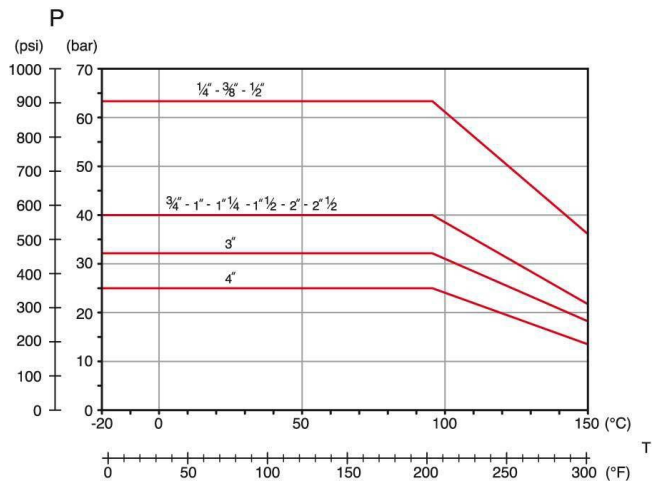

Connections

F: EN 10226 Rp (parallel), EN 10226 Rc (taper)
M: EN 10226 R (taper)

Limit

-20°C (without liquid) +150°C

Notes

The max.working pressure (PN) means at a room temperature of about 23°C.

Rubinetterie Italiane Velatta SpA
since 1950

» YOU need the BEST

PROFESSIONAL

» Pressure Loss Chart

» Temperature/Pressure

» Kv & Cv Coefficients

| Size | Kv | Cv |
|--------|--------|--------|
| 1/4" | 4,1 | 4,7 |
| 3/8" | 6,3 | 7,3 |
| 1/2" | 15,5 | 17,9 |
| 3/4" | 31,0 | 36,0 |
| 1" | 52,0 | 60,0 |
| 1 1/4" | 100,0 | 116,0 |
| 1 1/2" | 180,0 | 206,0 |
| 2" | 350,0 | 405,0 |
| 2 1/2" | 350,0 | 671,0 |
| 3" | 1000,0 | 1157,0 |
| 4" | 1550,0 | 1793,0 |