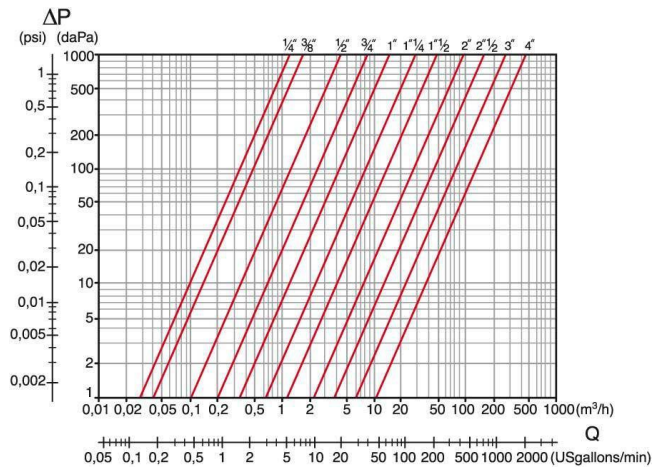

Rubinetterie Italiane Velatta SpA
since 1950

» YOU need the BEST

PROFESSIONAL

» Pressure Loss Chart