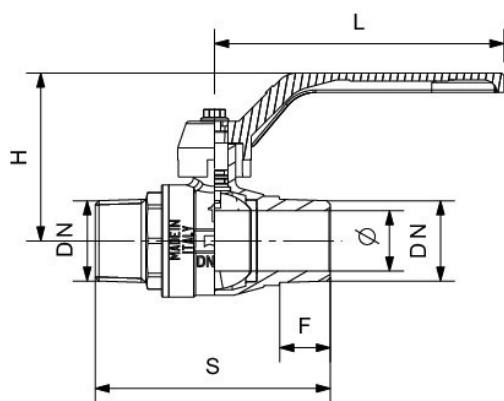

RIV 4420

Ball valve M/M
full bore
aluminium lever handle

» Tech drawings and tables

| DN | Code | Ø | H | S | L | F | PN | KG | P/box |
|-------|--------------|----|-----|------|-----|------|----|-------|-------|
| 1/2" | 024420000004 | 15 | 55 | 71 | 90 | 16 | 64 | 0,237 | 10 |
| 3/4" | 024420000005 | 20 | 66 | 82 | 120 | 17,5 | 40 | 0,376 | 10 |
| 1" | 024420000007 | 25 | 70 | 97,5 | 120 | 21 | 40 | 0,600 | 10 |
| 1"1/4 | 024420000008 | 32 | 83 | 108 | 135 | 22,5 | 40 | 0,933 | 6 |
| 1"1/2 | 024420000009 | 40 | 93 | 122 | 160 | 22,5 | 40 | 1,200 | 4 |
| 2" | 024420000011 | 50 | 102 | 146 | 160 | 26,5 | 40 | 1,968 | 4 |

Connections

F: EN 10226 Rp (parallel), EN 10226 Rc (taper)
M: EN 10226 R (taper)

Limit

-20°C (without liquid) +150°C

Notes

The max.working pressure (PN) means at a room temperature of about 23°C.

Rubinetterie Italiane Velatta SpA
since 1950