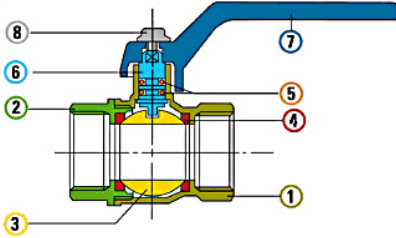

» Technical data

Art. 4170

Materials				
1	Body	Brass	CW617N	Nickel-plated
2	Body end	Brass	CW617N	Nickel-plated
3	Ball	Brass	CW617N	Chrome-plated
4	Seats	P.T.F.E.		
5	O-Ring	NBR		
6	Stem	Brass	CW614N	
7	Lever	Aluminium		
8	Screw	Steel		Zinc-plated

Connections	ISO 228/1, ANSI B1.20.1 (NPT)
Limit	-20°C (without liquid) +110°C
Notes	The max.working pressure (PN) means at a room temperature of about 23°C.