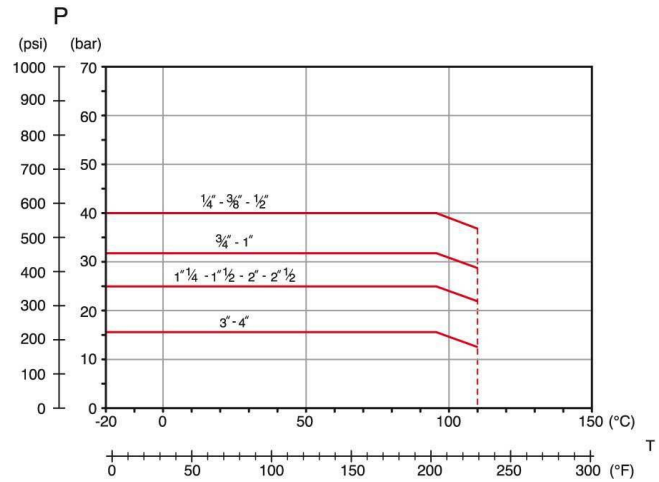

|             |  |
|-------------|--|
| Connections | ISO 228/1, ANSI B1.20.1 (NPT)  |
| Limit       | -20°C (without liquid) +110°C  |
| Notes       | The max.working pressure (PN) means at a room temperature of about 23°C. |

Rubinetterie Italiane Velatta SpA  
since 1950

» YOU need the BEST

» Pressure Loss Chart

» Temperature/Pressure

» Kv & Cv Coefficients

| Size   | Kv     | Cv     |
|--------|--------|--------|
| 1/4"   | 3,6    | 4,2    |
| 3/8"   | 6,6    | 76,0   |
| 1/2"   | 16,5   | 19,1   |
| 3/4"   | 25,0   | 29,0   |
| 1"     | 46,0   | 53,0   |
| 1 1/4" | 87,0   | 101,0  |
| 1 1/2" | 140,0  | 162,0  |
| 2"     | 275,0  | 318,0  |
| 2 1/2" | 500,0  | 578,0  |
| 3"     | 850,0  | 983,0  |
| 4"     | 1350,0 | 1562,0 |