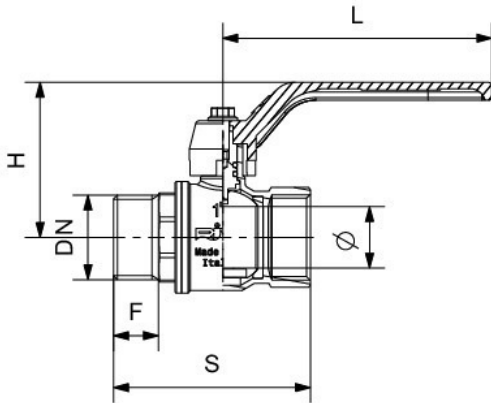

## RIV 4330

Ball valve M/F  
full bore  
aluminium lever handle

### » Tech drawings and tables

| DN    | Code         | Ø    | H   | S   | L   | F    | PN | KG    | P/box |
|-------|--------------|------|-----|-----|-----|------|----|-------|-------|
| 1/4"  | 024330000002 | 8    | 46  | 45  | 80  | 10,5 | 40 | 0,099 | 50    |
| 3/8"  | 024330000003 | 10   | 48  | 48  | 80  | 10,5 | 40 | 0,121 | 50    |
| 1/2"  | 024330000004 | 14,5 | 50  | 55  | 80  | 13   | 40 | 0,151 | 30    |
| 3/4"  | 024330000005 | 19   | 57  | 65  | 90  | 14   | 32 | 0,255 | 10    |
| 1"    | 024330000007 | 24   | 60  | 77  | 90  | 17   | 32 | 0,383 | 10    |
| 1"1/4 | 024330000008 | 30,5 | 73  | 87  | 120 | 17   | 25 | 0,630 | 8     |
| 1"1/2 | 024330000009 | 37   | 86  | 101 | 135 | 19   | 25 | 0,905 | 6     |
| 2"    | 024330000011 | 47   | 98  | 117 | 160 | 21   | 25 | 1,460 | 4     |
| 2"1/2 | 024330000013 | 60   | 110 | 136 | 160 | 30   | 25 | 2,103 | 1     |
| 3"    | 024330000014 | 75   | 148 | 157 | 265 | 33   | 16 | 3,527 | 1     |
| 4"    | 024330000016 | 94   | 163 | 189 | 265 | 40   | 16 | 6,096 | 1     |

Rubinetterie Italiane Velatta SpA  
since 1950

» YOU need the BEST

» Pressure Loss Chart

» Temperature/Pressure

» Kv & Cv Coefficients

| Size   | Kv     | Cv     |
|--------|--------|--------|
| 1/4"   | 3,6    | 4,2    |
| 3/8"   | 6,6    | 76,0   |
| 1/2"   | 16,5   | 19,1   |
| 3/4"   | 25,0   | 29,0   |
| 1"     | 46,0   | 53,0   |
| 1 1/4" | 87,0   | 101,0  |
| 1 1/2" | 140,0  | 162,0  |
| 2"     | 275,0  | 318,0  |
| 2 1/2" | 500,0  | 578,0  |
| 3"     | 850,0  | 983,0  |
| 4"     | 1350,0 | 1562,0 |