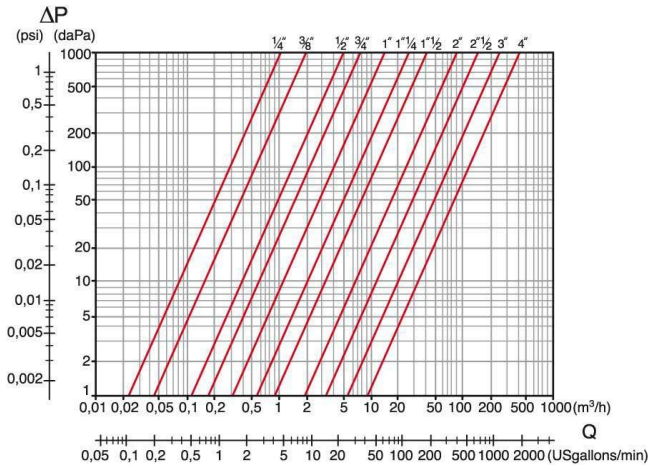

|             |  |
|-------------|--|
| Connections | ISO 228/1, ANSI B1.20.1 (NPT)  |
| Limit       | -20°C (without liquid) +110°C  |
| Notes       | The max.working pressure (PN) means at a room temperature of about 23°C. |

Rubinetterie Italiane Velatta SpA  
since 1950

» YOU need the BEST

» Pressure Loss Chart

» Temperature/Pressure

» Kv & Cv Coefficients

| Size   | Kv     | Cv     |
|--------|--------|--------|
| 1/4"   | 3,6    | 4,2    |
| 3/8"   | 6,6    | 76,0   |
| 1/2"   | 16,5   | 19,1   |
| 3/4"   | 25,0   | 29,0   |
| 1"     | 46,0   | 53,0   |
| 1 1/4" | 87,0   | 101,0  |
| 1 1/2" | 140,0  | 162,0  |
| 2"     | 275,0  | 318,0  |
| 2 1/2" | 500,0  | 578,0  |
| 3"     | 850,0  | 983,0  |
| 4"     | 1350,0 | 1562,0 |